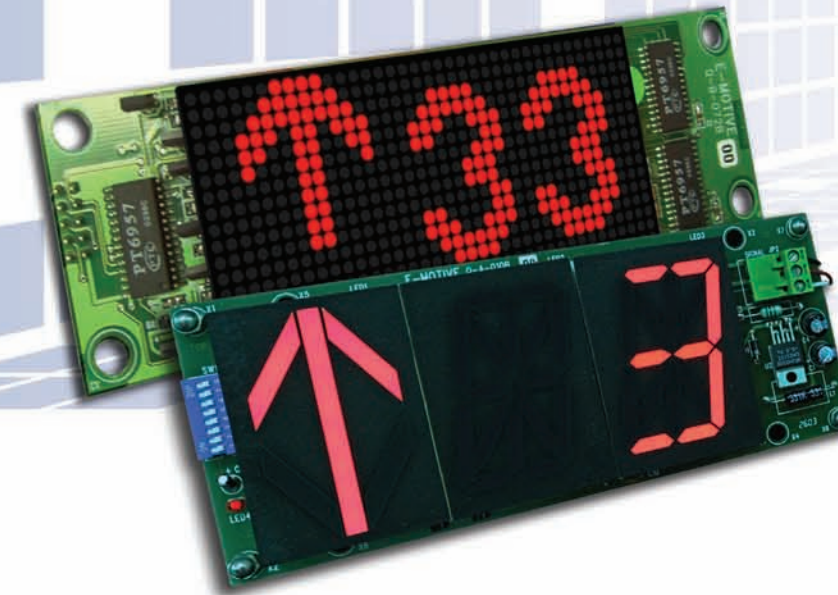

Dot Matrix and Segment Display